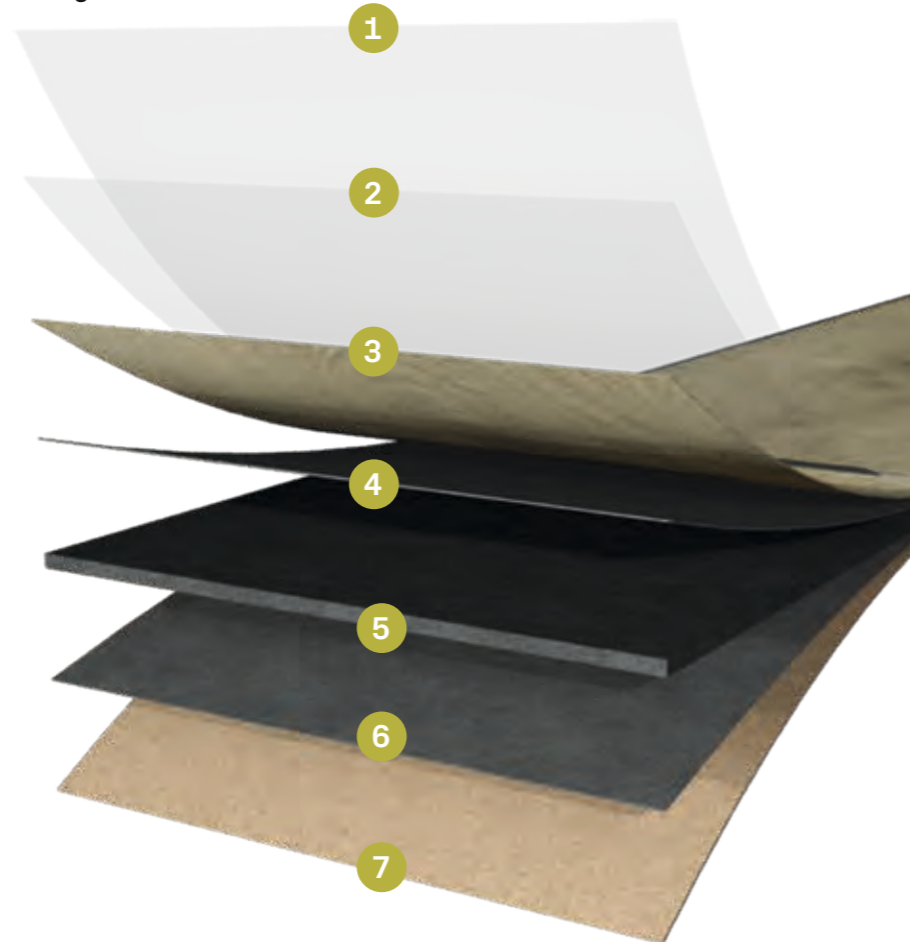

IF YOU WANT IT ALL

Perform ¹

1. 1 Transparent, hard-wearing PU-coating
2. 2 Transparent wear layer with embossed structure
3. 3 Printed decor layer
4. 4 LVT middle layer
5. 5 Rigid baseboard
6. 6 LVT stabilizing layer
7. 7 Cork impact sound insulation

- LOCK IT EASY
- SUITABLE FOR BATHROOMS
- 10 years WARRANTY commercial usage
- 20 years WARRANTY domestic usage
- ANTIBACTERIAL
- IMPACT SOUND INSULATION
- ANTI-STATIC

2. Non-slip and flame resistant.

* Suitable for water-based and electric underfloor heating systems. Heating systems with reverse cycle cooling must be fitted with an automatic control unit for dew point regulation. Only suitable for electric surface heating systems fitted with gentle warm-up technology and a control unit for automatic dew point regulation.

THE COMFORTABLE CHOICE

Comfort SEAL ^{1&2}

1. 1 Transparent, hard-wearing PU-coating
2. 2 Transparent wear layer with embossed structure
3. 3 Printed decor layer
4. 4 LVT middle layer
5. 5 HDF baseboard
6. 6 Cork impact sound insulation