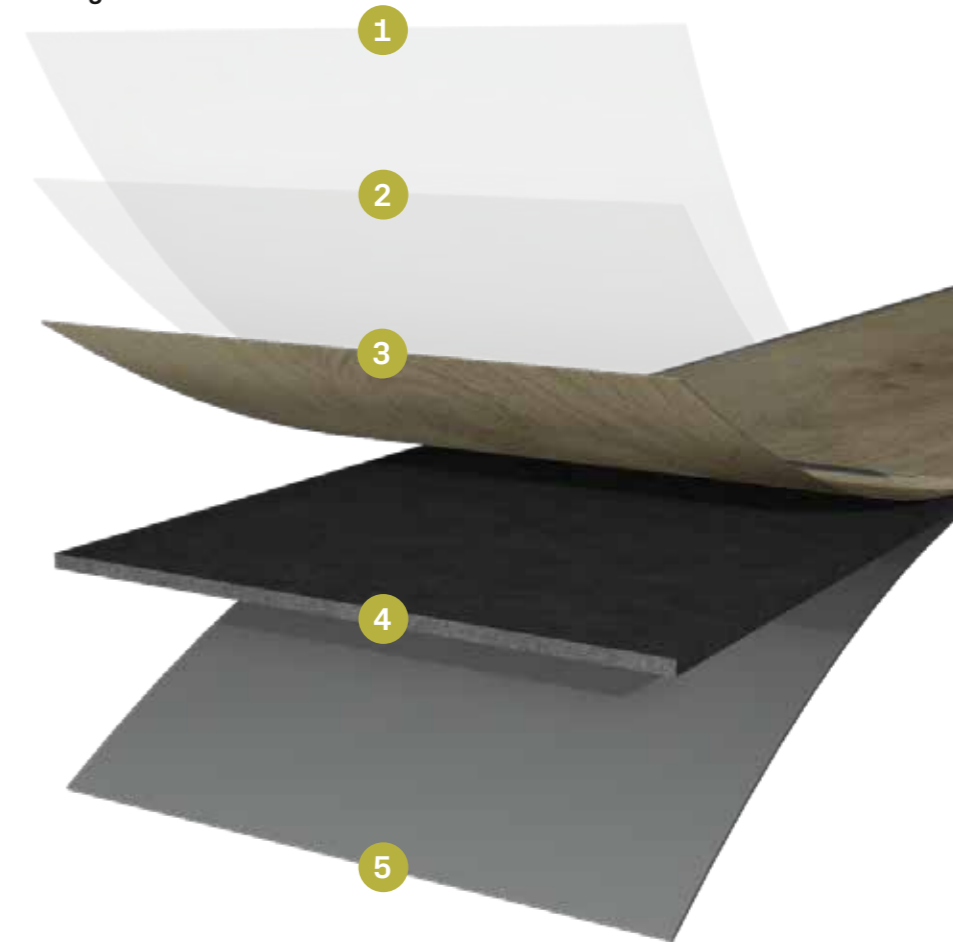

Solid ²

- 1 Transparent, hard-wearing PU-coating
- 2 Transparent wear layer with embossed structure
- 3 Printed decor layer
- 4 Rigid baseboard
- 5 Impact sound insulation

LOCK IT EASY	SUITABLE FOR BATHROOMS	WARRANTY 10 years commercial usage	WARRANTY 20 years domestic usage	ANTIBACTERIAL	ANTI SLIP	V-GROOVE
ROBUST	HEALTHY HOME ENVIRONMENT	EASY TO CARE FOR	QUIET	ANTI-STATIC	UNDERFLOOR HEATING SYSTEM	
Non-slip and flame resistant.						

* Suitable for water-based and electric underfloor heating systems. Heating systems with reverse cycle cooling must be fitted with an automatic control unit for dew point regulation. Only suitable for electric surface hearing systems fitted with gentle warm-up technology and a control unit for automatic dew point regulation.